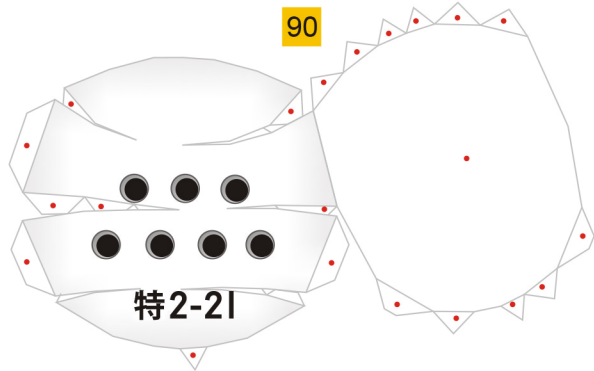

LEGEND

- Glue
- * Cutout - make a hole

Shinohara AV-98 Ingram

Modified Version parts