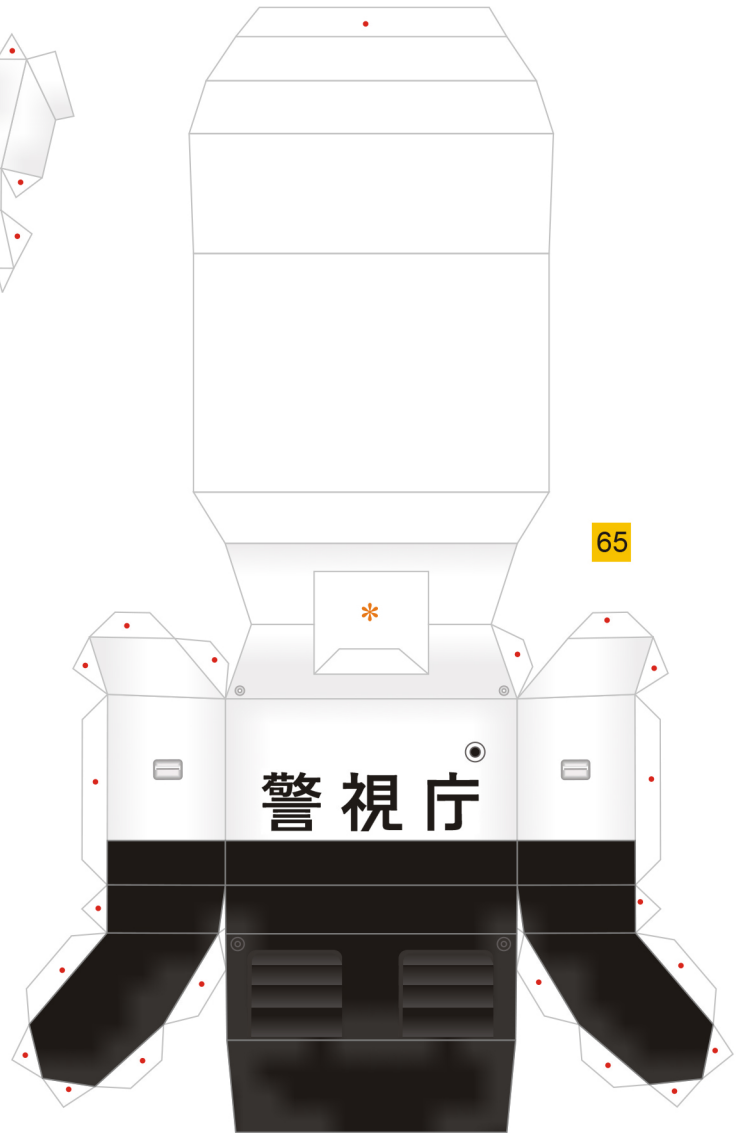

LEGEND

- Glue
- * Cutout - make a hole

Shinohara AV-98 Ingram

Modified Version parts