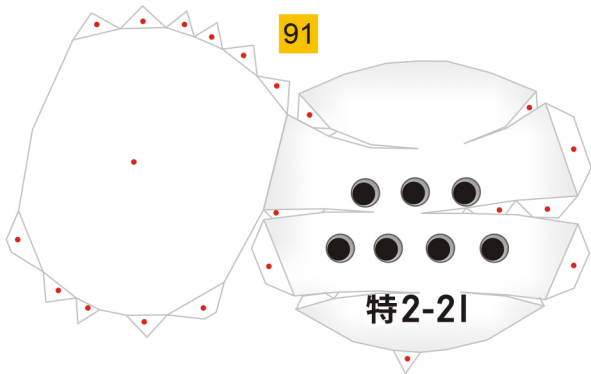

LEGEND

- Glue
- * Cutout - make a hole

Shinohara AV-98 Ingram

Modified Version parts